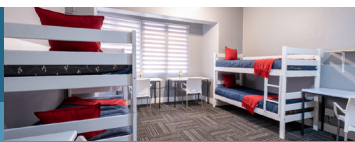

2025 STUDENT ACCOMMODATION

JOHANNESBURG

ENROLL NOW TO SECURE YOUR SPACE FOR 2025!

- Centrally located near all major campuses in the heart of Johannesburg's vibrant Financial District.
- Two Rea Vaya stations right on your doorstep.
- Stylish, modern and hi-tech.
- 24-hour security, free Wi-Fi, fully-furnished rooms, study rooms and chill-out rooftop space.
- Fun gatherings, sporting events and competitions.

TAKE STUDENT LIVING TO THE NEXT LEVEL AT URBAN EINSTEIN!

1 BED | R5 999*

PER MONTH / per person

2 BEDS | R4 699*

SHARING PER MONTH / per person

3 BEDS | R4 299*

SHARING PER MONTH / per person

4 BEDS | R3 999*

SHARING PER MONTH / per person

5 BEDS | R3 699*

SHARING PER MONTH / per person

6 BEDS | R3 499*

SHARING PER MONTH / per person

Urban Einstein Facilities

24-hour security at all main entrances.

Uncapped 1 000 Mb/s Wi-Fi in our buildings (included in rental).

Study areas with Wi-Fi.

Televisions in all rooms.

Fully equipped kitchens on every floor.

Convenient laundry machines on site.

Regularly maintained bathrooms.

Rooftop garden equipped with a braai area & benches.